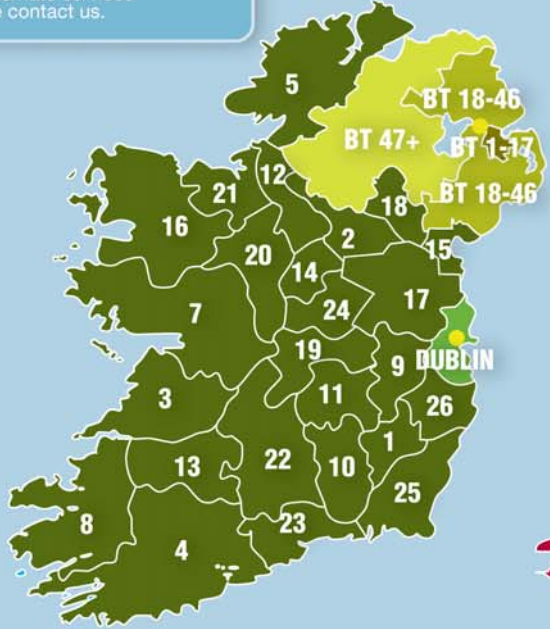

AREA KEY

- MAINLAND UK
- CENTRAL SCOTLAND
- SCOTTISH BORDERS
- SCOTTISH HIGHLANDS*
- SCOTTISH ISLANDS
- ISLE OF WIGHT/MAN

SERVICE AVAILABILITY

09:00	
10:00	
12:00	
16:00	
Sat	
XS	

*IV, KW, AB & PA40 (Certain Postcode areas) - 2 day service

For alternate services please contact us.

AREA KEY

- BT 1-17
- BT 18-46
- BT 47+
- DUBLIN
- EIRE

SERVICE AVAILABILITY

09:00 by air	
10:00 by air	
12:00 by air	
16:00 by air	
Sat by air	
2 days by air	
2 days by road	
3 days by road	

TIMED DELIVERIES

- before 0900
- before 1000
- before 1200
- before 1600
- Saturday morning
- before 7.30 (Major cities only)