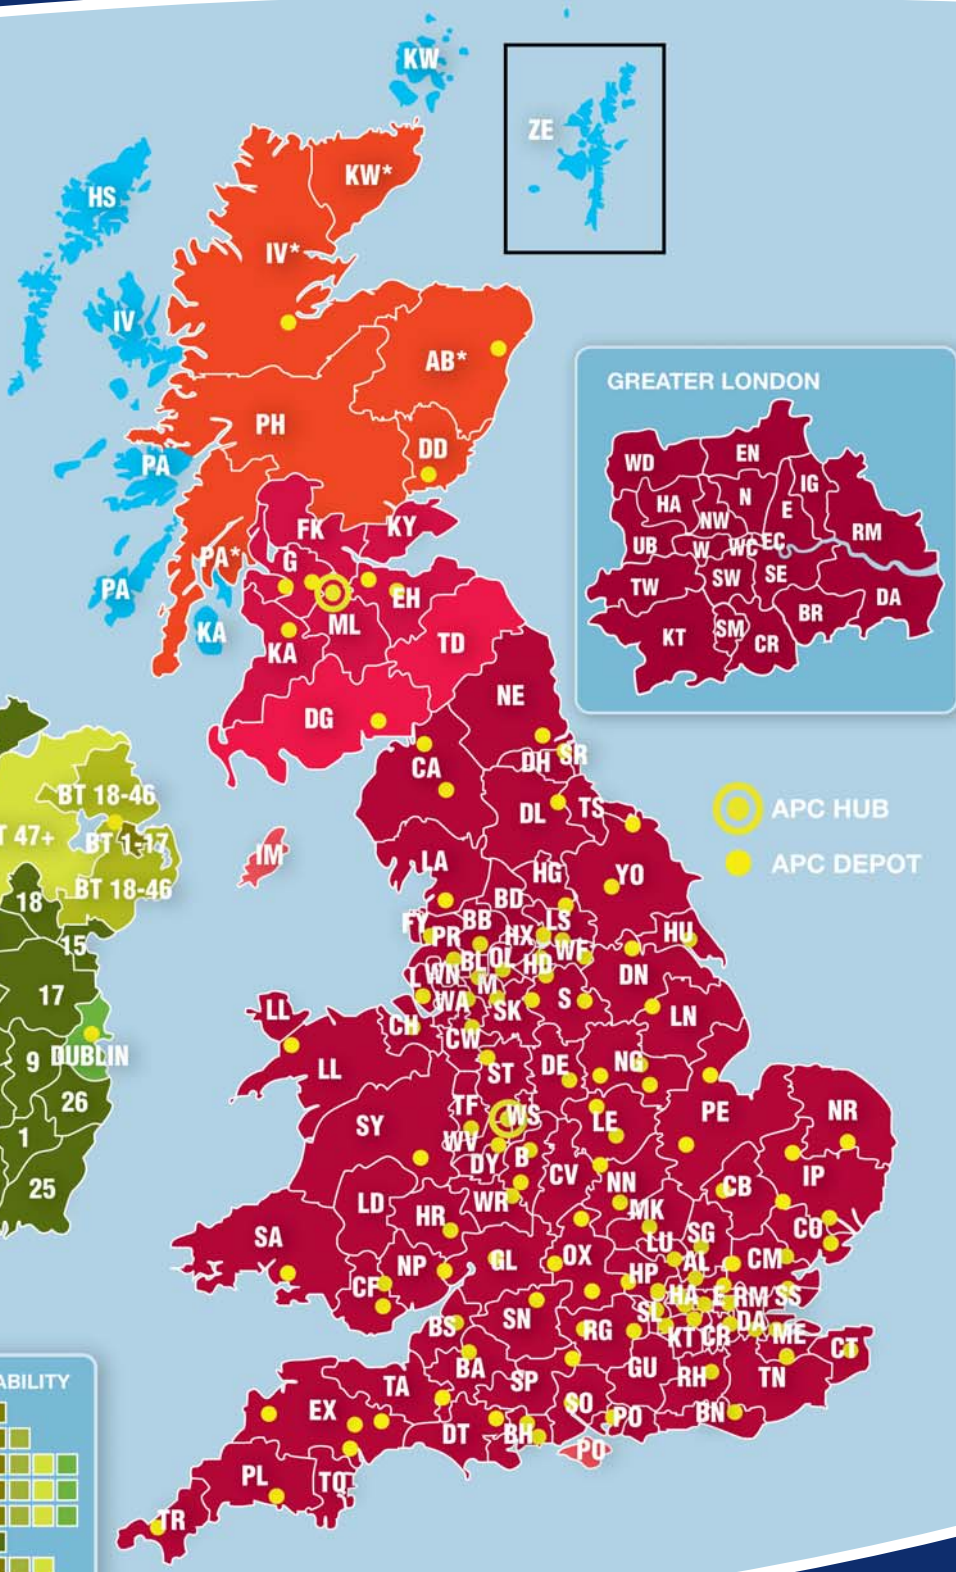

AREA KEY

- MAINLAND UK
- CENTRAL SCOTLAND
- SCOTTISH BORDERS
- SCOTTISH HIGHLANDS*
- SCOTTISH ISLANDS
- ISLE OF WIGHT/MAN

SERVICE AVAILABILITY

09:00	
10:00	
12:00	
16:00	
Sat	
XS	

*IV, KW, AB & PA40 (Certain Postcode areas) - 2 day service

For alternate services please contact us.

AREA KEY

- BT 1-17
- BT 18-46
- BT 47+
- DUBLIN
- EIRE

SERVICE AVAILABILITY

09:00 by air	
10:00 by air	
12:00 by air	
16:00 by air	
Sat by air	
2 days by air	
2 days by road	
3 days by road	

TIMED DELIVERIES

- before 0900
- before 1000
- before 1200
- before 1600
- Saturday morning
- before 7.30 (Major cities only)